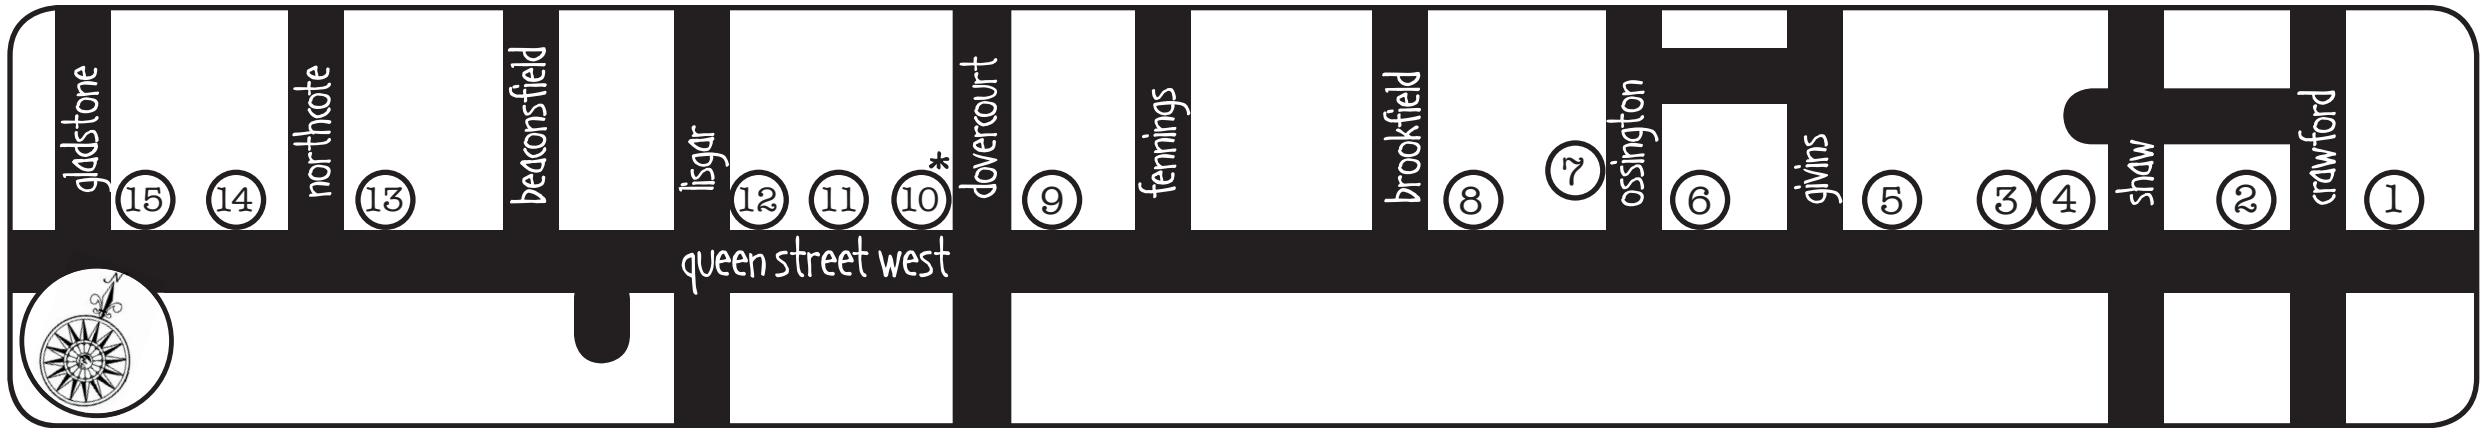

3:00 PM ① Angell Gallery, 890 Queen W.
Rob Clutton • bass & Ronda Rindone • bass clarinet

3:10 PM ② New Gallery, 906 Queen W.
Victor Bateman • solo bass

3:15 PM ③ MOCCA, 954 Queen W.
Doug Tielli & Scott Thomson • trombones

3:15 PM ④ Edward Day Gallery, 952 Queen W.
Odradek: Jim Bailey, Michelangelo Iaffaldano, Andy Yue

3:20 PM ⑤ Paul Petro Multiples & Small Works, 962 Q.W.
Eric Chenux • solo guitar

3:30 PM ⑥ Propeller, 984 Queen W.
Julia Hambleton, David French, Marcus Quinn • bass clarinets

3:40 PM ⑦ Lennox Contemporary, 12 Ossington
David Sait • guzheng & Michael Keith • guitar

3:50 PM ⑧ CAMERA / Stephen Bulger Gallery, 1026 Q.W.
Alex Lukashevsky & Geordie Haley • guitars

3:50 PM ⑨ Katharine Mulherin, 1086 Queen W.
Dave Clark • drums, etc. & Ellen Waterman • flutes

4:00 PM ⑩* David Kaye Gallery, 1092 Queen W.
John Oswald • sax, Jake Oelrichs • drums, & Anne Bourne • cello
*NB. entrance is off Dovercourt.

4:10 PM ⑪ Spin Gallery, 1100 Q.W. 2nd Floor
Kyle Brenders • saxophones & Nick Fraser • drums

4:15 PM ⑫ Engine Gallery, 1112 Queen W.
DuoDuo: Rob Piilonen • flute, Mitch Yolevsky • clarinet

4:20 PM ⑬ Loop Gallery, 1174 Queen W.
Joe Sorbara • drums, Ken Aldcroft • guitar, & Lina Allemano • trumpet

4:20 PM ⑭ Elaine Fleck Gallery, 1194 Queen W.
Nick Storring & Tilman Lewis • cellos

4:30 PM ⑮ Gladstone Art Bar, 1214 Queen W.
Paul Dutton • oralizations & Mike Hansen • turntables